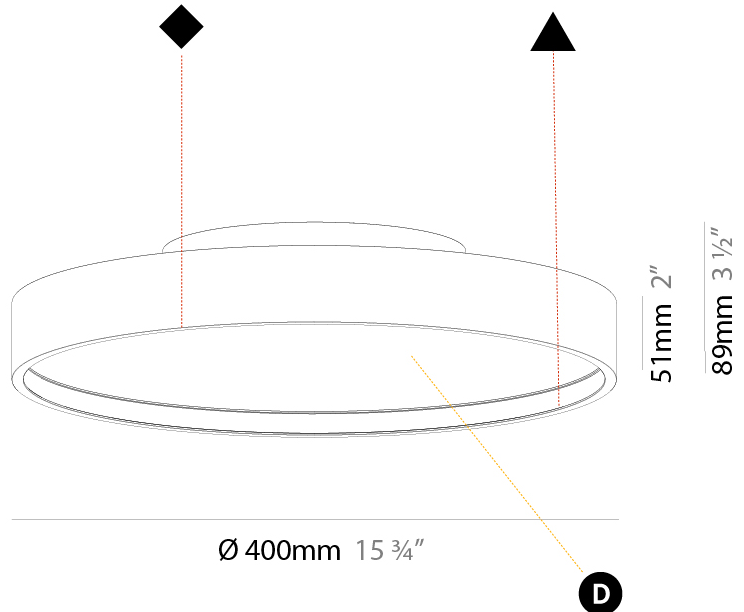

1. To build a product code in our configurator select the specify button on the base model # product page
2. To build a manual product code on this datasheet choose from the options listed below in blue font and add the suffix to the base model #

GENERAL

Series: Sign Diva
Subseries: Sign Diva Korona
Brand: Prolicht
Division: Architectural
Mounting Type: Surface
Mounting Location: Ceiling
Subcategory: Ambient

PHYSICAL

Shape: Round
Diameter (mm): 400
Diameter (in): 15 3/4
Height (mm): 89
Height (in): 3 1/2
Light Distribution: Direct
Weight (kg): 2.636
Weight (lbs): 5.811
Diffuser: [PMMA - Opal/Micro-Prism/Sparkling Secret/Vintage Industrial](#)
Fixture Finish: [SSR / BKV / CWI / CRY / HAB / UFT / ITA / RUA / FTG / MYG / LOD / PUS / FRO / FUP / KIA / POP / BLS / SPG / MEY / GOH / GUM / CHC / COM / ABZ / JAG / OBR / MOS / ROR](#)
Fixture Material: Extruded Aluminum / Steel

ELECTRICAL

Lamp Type: LED (Zhaga Standard)
Input Wattage (W): 19.8
Total Output Wattage (W): 16
Dimming: [Tri-Mode (Non-Dimming and Phase Dimming (120Vac only) and 0-10V Dimming)](#)
Driver Included: Yes
Driver Location: Integrated
Driver Type: Constant Current - Universal
Driver Class: Class 2
Input Voltage (V): 120 - 277
Constant Current (MA): 500

LED

Color Temperature (°K): [3000 / 3500 / 4000](#)
Max. Delivered Lumen (lm): 2260 / 2293 / 2340
CRI: >90 CRI
Lamp Life (hrs): 50000

OPTICAL

RATINGS AND CERTIFICATIONS

Certified By: Certified for North American Standards
IP rating: IP20