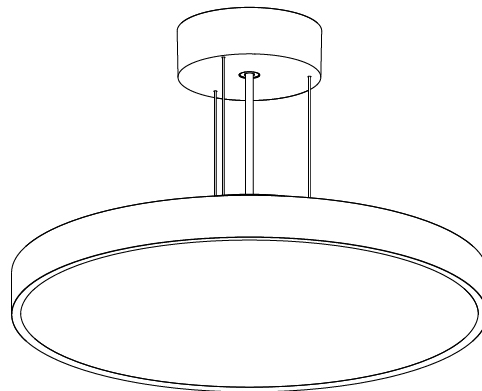

GENERAL

Series: Sign Diva
 Subseries: Sign Diva Korona
 Brand: Prolicht
 Division: Architectural
 Mounting Type: Suspension
 Mounting Location: Ceiling
 Subcategory: Pendant

PHYSICAL

Shape: Round
 Diameter (mm): 400
 Diameter (in): 15 3/4
 Height (mm): 86
 Height (in): 3 3/8
 Light Distribution: Direct
 Weight (kg): 3.302
 Weight (lbs): 7.28
 Diffuser: PMMA - Opal / Micro-Prism / Sparkling Secret / Vintage Industrial
 Fixture Finish: SSR / BKV / CWI / CRY / HAB / UFT / ITA / RUA / FTG / MYG / LOD / PUS / FRO / FUP / KIA / POP / BLS / SPG / MEY / GOH / GUM / CHC / COM / ABZ / JAG / OBR / MOS / ROR
 Fixture Material: Extruded Aluminum / Steel
 Cable Details: 2,000mm/78 3/4" or 6,000mm/236 1/4" Transparent Cable

Certified By: Certified for North American Standards
 IP rating: IP20

51mm 2"
 86mm 3 3/8" 2000-6000mm max.

Ø 400mm 15 3/4"

SIGN DIVA KORONA SUSPENSION

A300011-

PROJECT	_____
TYPE	_____
SPECIFIER	_____
QUANTITY	_____
DATE	_____

GENERAL

Series: Sign Diva
 Subseries: Sign Diva Korona
 Brand: Prolicht
 Division: Architectural
 Mounting Type: Surface
 Mounting Location: Ceiling
 Subcategory: Ambient

PHYSICAL

Shape: Round
 Diameter (mm): 400
 Diameter (in): 15 3/4
 Height (mm): 89
 Height (in): 3 1/2
 Light Distribution: Direct / Indirect
 Weight (kg): 3.113
 Weight (lbs): 6.863
 Diffuser: Direct - PMMA - Opal/Micro-Prism/Sparkling Secret/Vintage Industrial / Indirect - White/Yellow/Orange/Red/Blue/Green
 Fixture Finish: SSR / BKV / CWI / CRY / HAB / UFT / ITA / RUA / FTG / MYG / LOD / PUS / FRO / FUP / KIA / POP / BLS / SPG / MEY / GOH / GUM / CHC / COM / ABZ / JAG / OBR / MOS / ROR
 Fixture Material: Extruded Aluminum / Steel