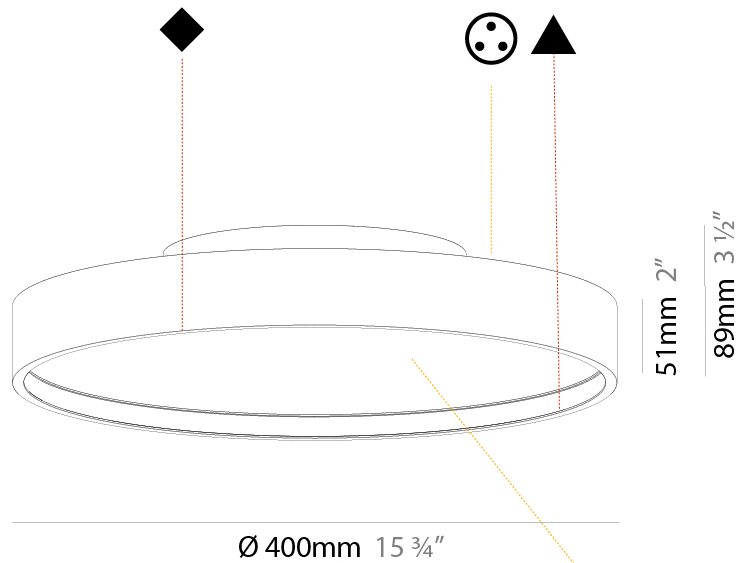

GENERAL

Series: Sign Diva
Subseries: Sign Diva Korona
Brand: Prolicht
Division: Architectural
Mounting Type: Surface
Mounting Location: Ceiling
Subcategory: Ambient

PHYSICAL

Shape: Round
Diameter (mm): 400
Diameter (in): 15 3/4
Height (mm): 89
Height (in): 3 1/2
Light Distribution: Direct / Indirect
Weight (kg): 3.113
Weight (lbs): 6.863
Diffuser: Direct - PMMA - Opal/Micro-Prism/Sparkling Secret/Vintage Industrial / Indirect - White/Yellow/Orange/Red/Blue/Green
Fixture Finish: SSR / BKV / CWI / CRY / HAB / UFT / ITA / RUA / FTG / MYG / LOD / PUS / FRO / FUP / KIA / POP / BLS / SPG / MEY / GOH / GUM / CHC / COM / ABZ / JAG / OBR / MOS / ROR
Fixture Material: Extruded Aluminum / Steel

ELECTRICAL

Lamp Type: LED (Zhaga Standard)
Input Wattage (W): 19.8
Total Output Wattage (W): 16
Dimming: Tri-Mode (Non-Dimming and Phase Dimming (120Vac only) and 0-10V Dimming)
Driver Included: Yes
Driver Location: Integrated
Driver Type: Constant Current - Universal
Driver Class: Class 2
Input Voltage (V): 120 - 277
Constant Current (MA): 500

LED

Color Temperature (°K): 3000 / 3500 / 4000
Max. Delivered Lumen (lm): 2280 / 2313 / 2360
CRI: >90 CRI
Lamp Life (hrs): 50000

OPTICAL

RATINGS AND CERTIFICATIONS

Certified By: Certified for North American Standards
IP rating: IP20

PROJECT
TYPE
SPECIFIER
QUANTITY
DATE